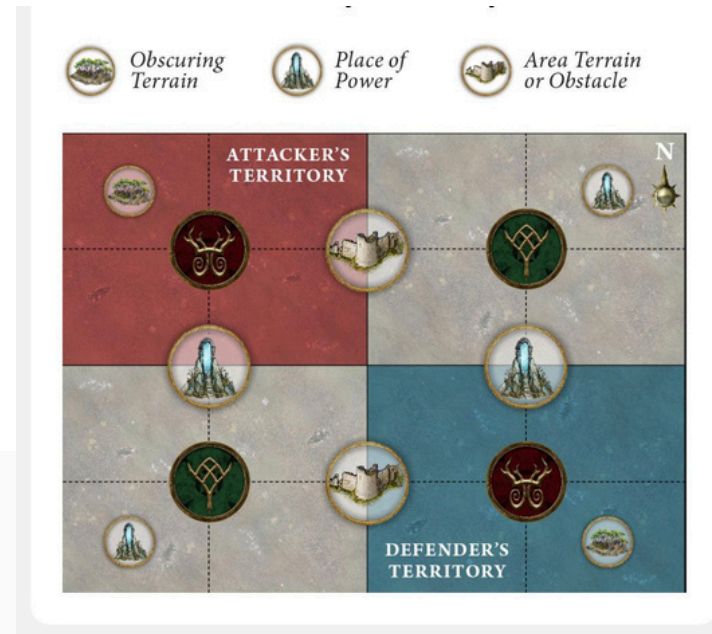

RONDA 1

PATHS OF THE FEY

GRASP OF THORNS

SURGE OF SLAUGHTER

RONDA 2

PASSING SEASONS

BOUNTIFUL EQUINOX

NOXIOUS NEXUS

RONDA 3

LIFECYCLE

ROILING ROOTS

CYCLIC SHIFTS

RONDA 4

CREEPING CORRUPTION

- Obscuring Terrain
- Place of Power
- Area Terrain or Obstacle

LINKED LEY LINES

- Obscuring Terrain
- Place of Power
- Area Terrain or Obstacle

THE LIFEROOTS

- Obscuring Terrain
- Place of Power
- Area Terrain or Obstacle

RONDA 5

PASSING SEASONS

ROILING ROOTS

NOXIOUS NEXUS