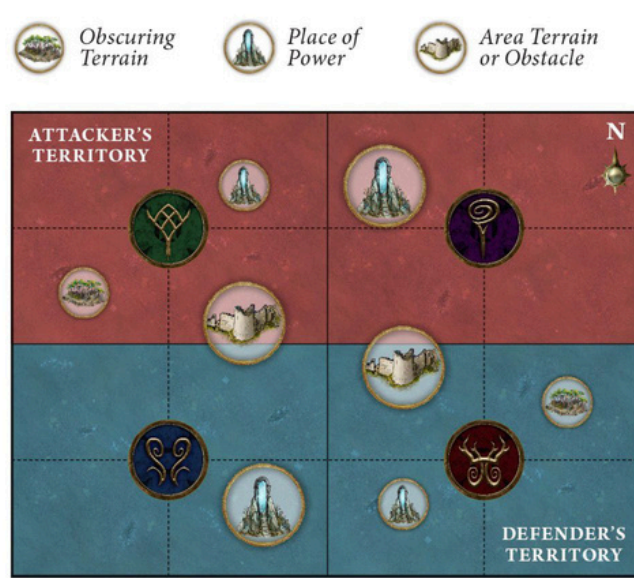

RONDA 1

PATHS OF THE FEY

GRASP OF THORNS

SURGE OF SLAUGHTER

RONDA 2

PASSING SEASONS

BOUNTIFUL EQUINOX

NOXIOUS NEXUS

RONDA 3

LIFECYCLE

ROILING ROOTS

CYCLIC SHIFTS

RONDA 4

CREEPING CORRUPTION

- Obscuring Terrain
- Place of Power
- Area Terrain or Obstacle

LINKED LEY LINES

- Obscuring Terrain
- Place of Power
- Area Terrain or Obstacle

THE LIFEROOTS

- Obscuring Terrain
- Place of Power
- Area Terrain or Obstacle

RONDA 5

PASSING SEASONS

ROILING ROOTS

NOXIOUS NEXUS