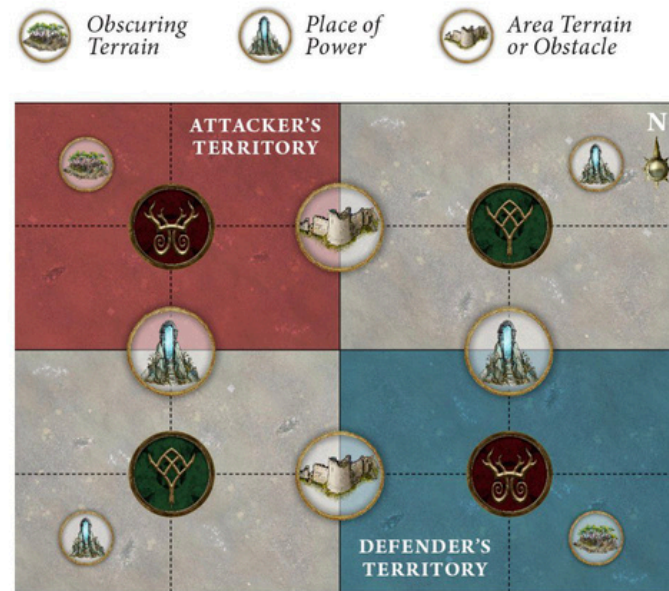

RONDA 1

PATHS OF THE FEY

GRASP OF THORNS

SURGE OF SLAUGHTER

RONDA 2

PASSING SEASONS

BOUNTIFUL EQUINOX

NOXIOUS NEXUS

RONDA 3

LIFECYCLE

ROILING ROOTS

CYCLIC SHIFTS

RONDA 4

CREEPING CORRUPTION

- Obscuring Terrain
- Place of Power
- Area Terrain or Obstacle

LINKED LEY LINES

- Obscuring Terrain
- Place of Power
- Area Terrain or Obstacle

THE LIFEROOTS

- Obscuring Terrain
- Place of Power
- Area Terrain or Obstacle

RONDA 5

PASSING SEASONS

ROILING ROOTS

NOXIOUS NEXUS