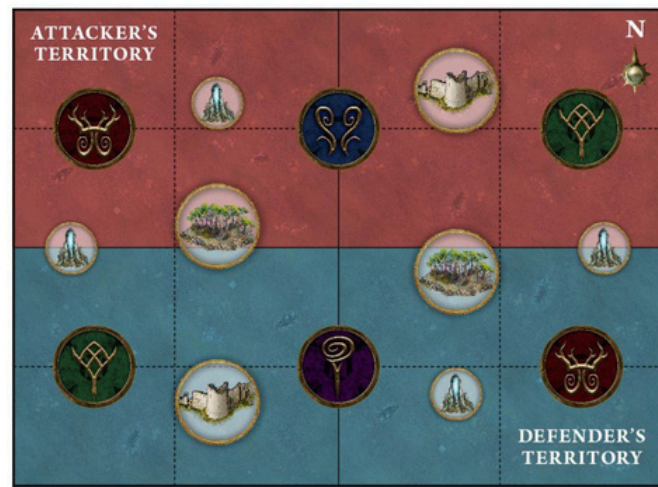

RONDA 1

PATHS OF THE FEY

GRASP OF THORNS

SURGE OF SLAUGHTER

RONDA 2

PASSING SEASONS

BOUNTIFUL EQUINOX

NOXIOUS NEXUS

RONDA 3

LIFECYCLE

ROILING ROOTS

CYCLIC SHIFTS

RONDA 4

CREEPING CORRUPTION

- Obscuring Terrain
- Place of Power
- Area Terrain or Obstacle

LINKED LEY LINES

- Obscuring Terrain
- Place of Power
- Area Terrain or Obstacle

THE LIFEROOTS

- Obscuring Terrain
- Place of Power
- Area Terrain or Obstacle

RONDA 5

PASSING SEASONS

ROILING ROOTS

NOXIOUS NEXUS