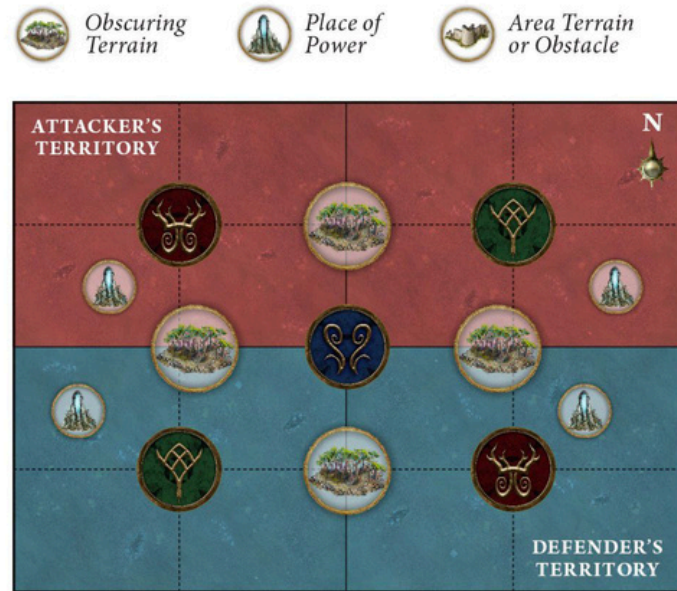

RONDA 1

PATHS OF THE FEY

GRASP OF THORNS

SURGE OF SLAUGHTER

RONDA 2

PASSING SEASONS

BOUNTIFUL EQUINOX

NOXIOUS NEXUS

RONDA 3

LIFECYCLE

ROILING ROOTS

CYCLIC SHIFTS

RONDA 4

CREEPING CORRUPTION

- Obscuring Terrain
- Place of Power
- Area Terrain or Obstacle

LINKED LEY LINES

- Obscuring Terrain
- Place of Power
- Area Terrain or Obstacle

THE LIFEROOTS

- Obscuring Terrain
- Place of Power
- Area Terrain or Obstacle

RONDA 5

PASSING SEASONS

ROILING ROOTS

NOXIOUS NEXUS