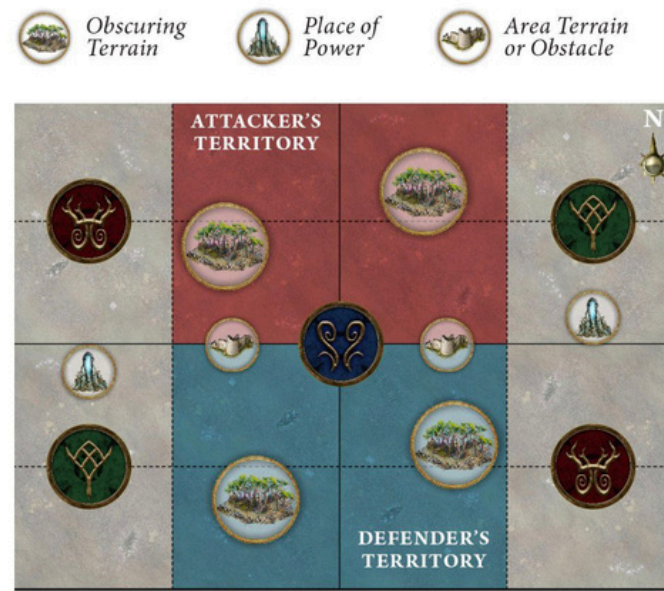

RONDA 1

PATHS OF THE FEY

GRASP OF THORNS

SURGE OF SLAUGHTER

RONDA 2

PASSING SEASONS

BOUNTIFUL EQUINOX

NOXIOUS NEXUS

RONDA 3

LIFECYCLE

ROILING ROOTS

CYCLIC SHIFTS

RONDA 4

CREEPING CORRUPTION

- Obscuring Terrain
- Place of Power
- Area Terrain or Obstacle

LINKED LEY LINES

- Obscuring Terrain
- Place of Power
- Area Terrain or Obstacle

THE LIFEROOTS

- Obscuring Terrain
- Place of Power
- Area Terrain or Obstacle

RONDA 5

PASSING SEASONS

ROILING ROOTS

NOXIOUS NEXUS