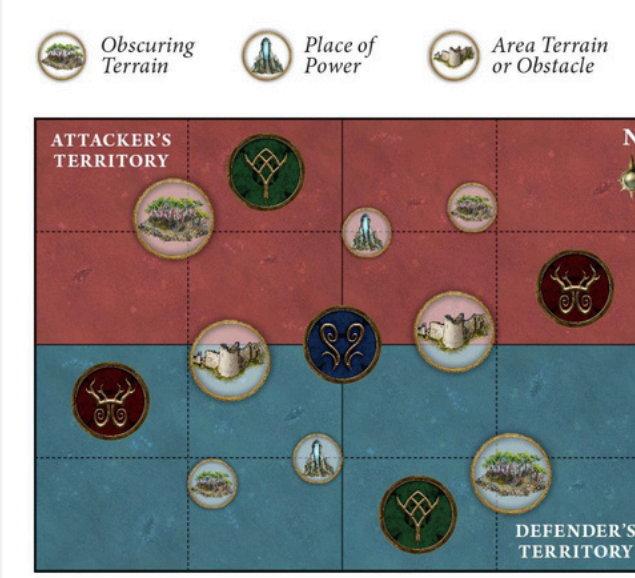

RONDA 1

PATHS OF THE FEY

GRASP OF THORNS

SURGE OF SLAUGHTER

RONDA 2

PASSING SEASONS

BOUNTIFUL EQUINOX

NOXIOUS NEXUS

RONDA 3

LIFECYCLE

ROILING ROOTS

CYCLIC SHIFTS

RONDA 4

CREEPING CORRUPTION

- Obscuring Terrain
- Place of Power
- Area Terrain or Obstacle

LINKED LEY LINES

- Obscuring Terrain
- Place of Power
- Area Terrain or Obstacle

THE LIFEROOTS

- Obscuring Terrain
- Place of Power
- Area Terrain or Obstacle

RONDA 5

PASSING SEASONS

ROILING ROOTS

NOXIOUS NEXUS