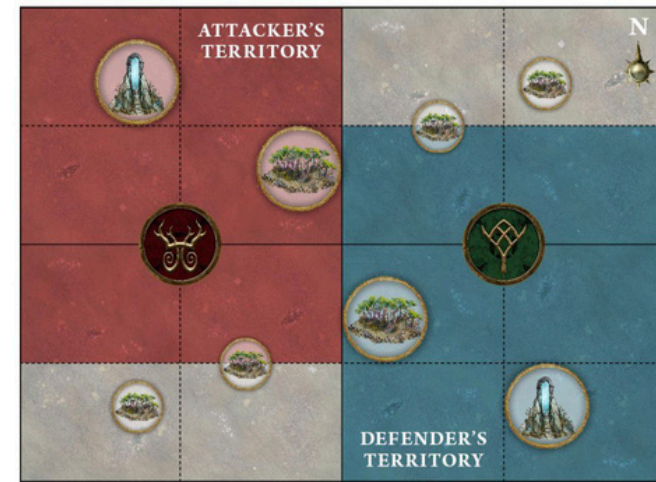

RONDA 1

PATHS OF THE FEY

GRASP OF THORNS

SURGE OF SLAUGHTER

RONDA 2

PASSING SEASONS

BOUNTIFUL EQUINOX

NOXIOUS NEXUS

RONDA 3

LIFECYCLE

ROILING ROOTS

CYCLIC SHIFTS

RONDA 4

CREEPING CORRUPTION

- Obscuring Terrain
- Place of Power
- Area Terrain or Obstacle

LINKED LEY LINES

- Obscuring Terrain
- Place of Power
- Area Terrain or Obstacle

THE LIFEROOTS

- Obscuring Terrain
- Place of Power
- Area Terrain or Obstacle

RONDA 5

PASSING SEASONS

ROILING ROOTS

NOXIOUS NEXUS