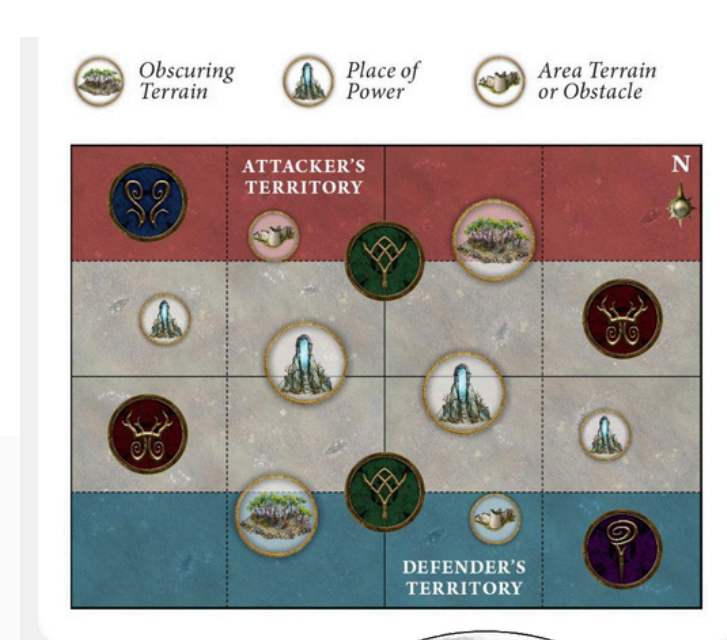

RONDA 1

PATHS OF THE FEY

GRASP OF THORNS

SURGE OF SLAUGHTER

RONDA 2

PASSING SEASONS

BOUNTIFUL EQUINOX

NOXIOUS NEXUS

RONDA 3

LIFECYCLE

ROILING ROOTS

CYCLIC SHIFTS

RONDA 4

CREEPING CORRUPTION

- Obscuring Terrain
- Place of Power
- Area Terrain or Obstacle

LINKED LEY LINES

- Obscuring Terrain
- Place of Power
- Area Terrain or Obstacle

THE LIFEROOTS

- Obscuring Terrain
- Place of Power
- Area Terrain or Obstacle

RONDA 5

PASSING SEASONS

ROILING ROOTS

NOXIOUS NEXUS