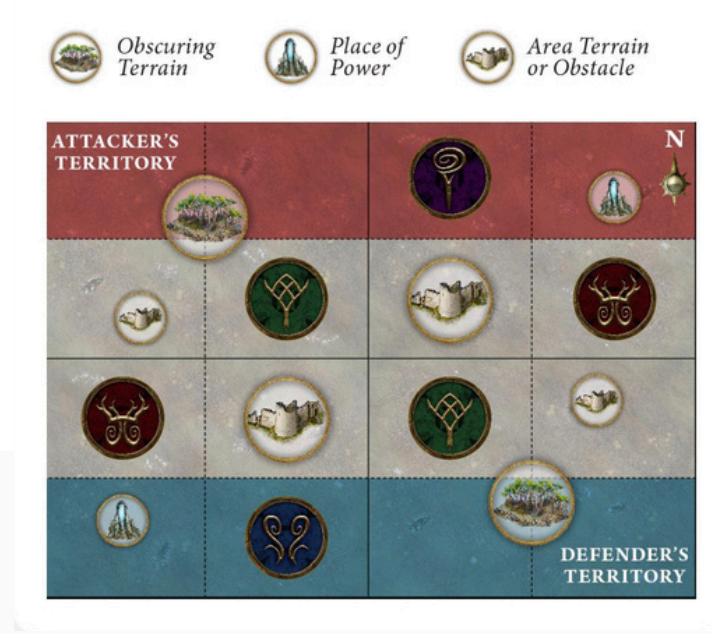

RONDA 1

PATHS OF THE FEY

GRASP OF THORNS

SURGE OF SLAUGHTER

RONDA 2

PASSING SEASONS

BOUNTIFUL EQUINOX

NOXIOUS NEXUS

RONDA 3

LIFECYCLE

ROILING ROOTS

CYCLIC SHIFTS

RONDA 4

CREEPING CORRUPTION

- Obscuring Terrain
- Place of Power
- Area Terrain or Obstacle

LINKED LEY LINES

- Obscuring Terrain
- Place of Power
- Area Terrain or Obstacle

THE LIFEROOTS

- Obscuring Terrain
- Place of Power
- Area Terrain or Obstacle

RONDA 5

PASSING SEASONS

ROILING ROOTS

NOXIOUS NEXUS